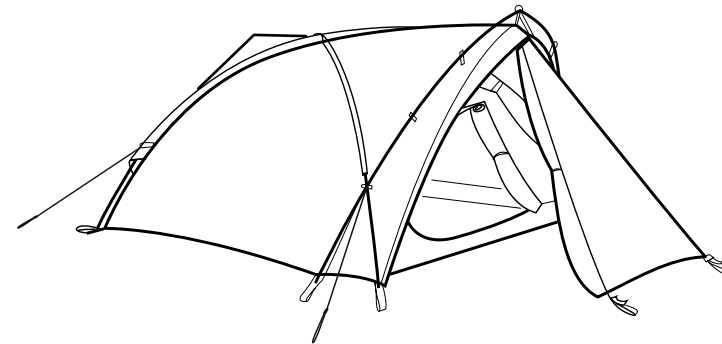

10mm

seam allowance

Space XT 4P

Trekking and Adventure Comfort

Aufbauanleitung / pitching instruction

VAUDE Sport GmbH & Co. KG
Vaude Strasse 2, 88069 Tettnang

Erfahre mehr über dein Zelt unter
<http://www.vaude.com/de-DE/Produkte/Zelte/>
For further informations about your tent please visit:
<http://www.vaude.com/en-GB/Products/Tents/>

Achtung! Erhöhte Materialermüdung durch dauerhafte UV- Einwirkung, wenn möglich immer einen Schattenplatz wählen! Schütze dein Zelt vor Alterung durch Sonne und Regen mit Nikwax Tent & Gear Solarproof.
Attention! Higher aging of material by permanent UV-impact, always prefer a sun protected pitching place if possible! Protect your tent from sun and rain damage with Nikwax Tent & Gear Solarproof.

180 mm

220mm