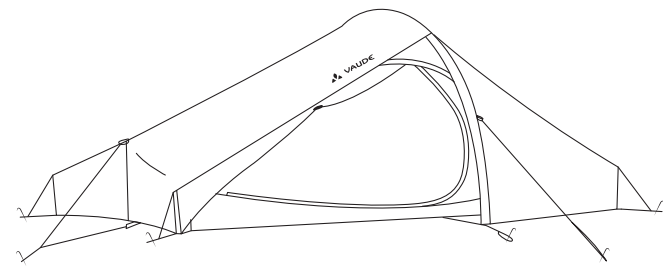

10mm

seam allowance

Lizard Seamless 1-2P

Trekking and Adventure Ultralight

Aufbauanleitung / pitching instruction

152 mm

VAUDE Sport GmbH & Co. KG
Vaude Strasse 2, 88069 Tettngang

Erfahre mehr über dein Zelt unter
<http://www.vaude.com/de-DE/Produkte/Zelte/>
For further informations about your tent please visit:
<http://www.vaude.com/en-GB/Products/Tents/>

Achtung! Erhöhte Materialermüdung durch dauerhafte UV- Einwirkung, wenn möglich immer einen Schattenplatz wählen! Schütze dein Zelt vor Alterung durch Sonne und Regen mit Nikwax Tent & Gear Solarproof.
Attention! Higher aging of material by permanent UV-impact, always prefer a sun protected pitching place if possible! Protect your tent from sun and rain damage with Nikwax Tent & Gear Solarproof.

220mm