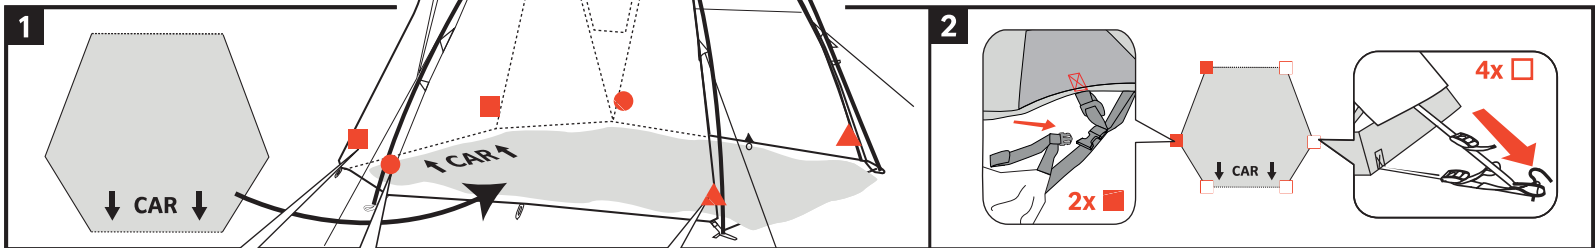

[10mm]

seam allowance

FPC Drive Van

Camping Drive

Aufbauanleitung / pitching instruction

Drive Van Innertent

The following steps only apply to the optional use of the Drive Van Innertent (additionally available).