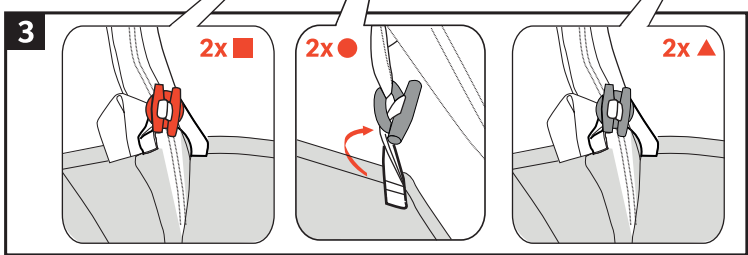

[10mm]

seam allowance

FPC Drive Van

Camping Drive

Aufbauanleitung / pitching instruction

Drive Van Innertent

The following steps only apply to the optional use of the Drive Van Innertent (additionally available).